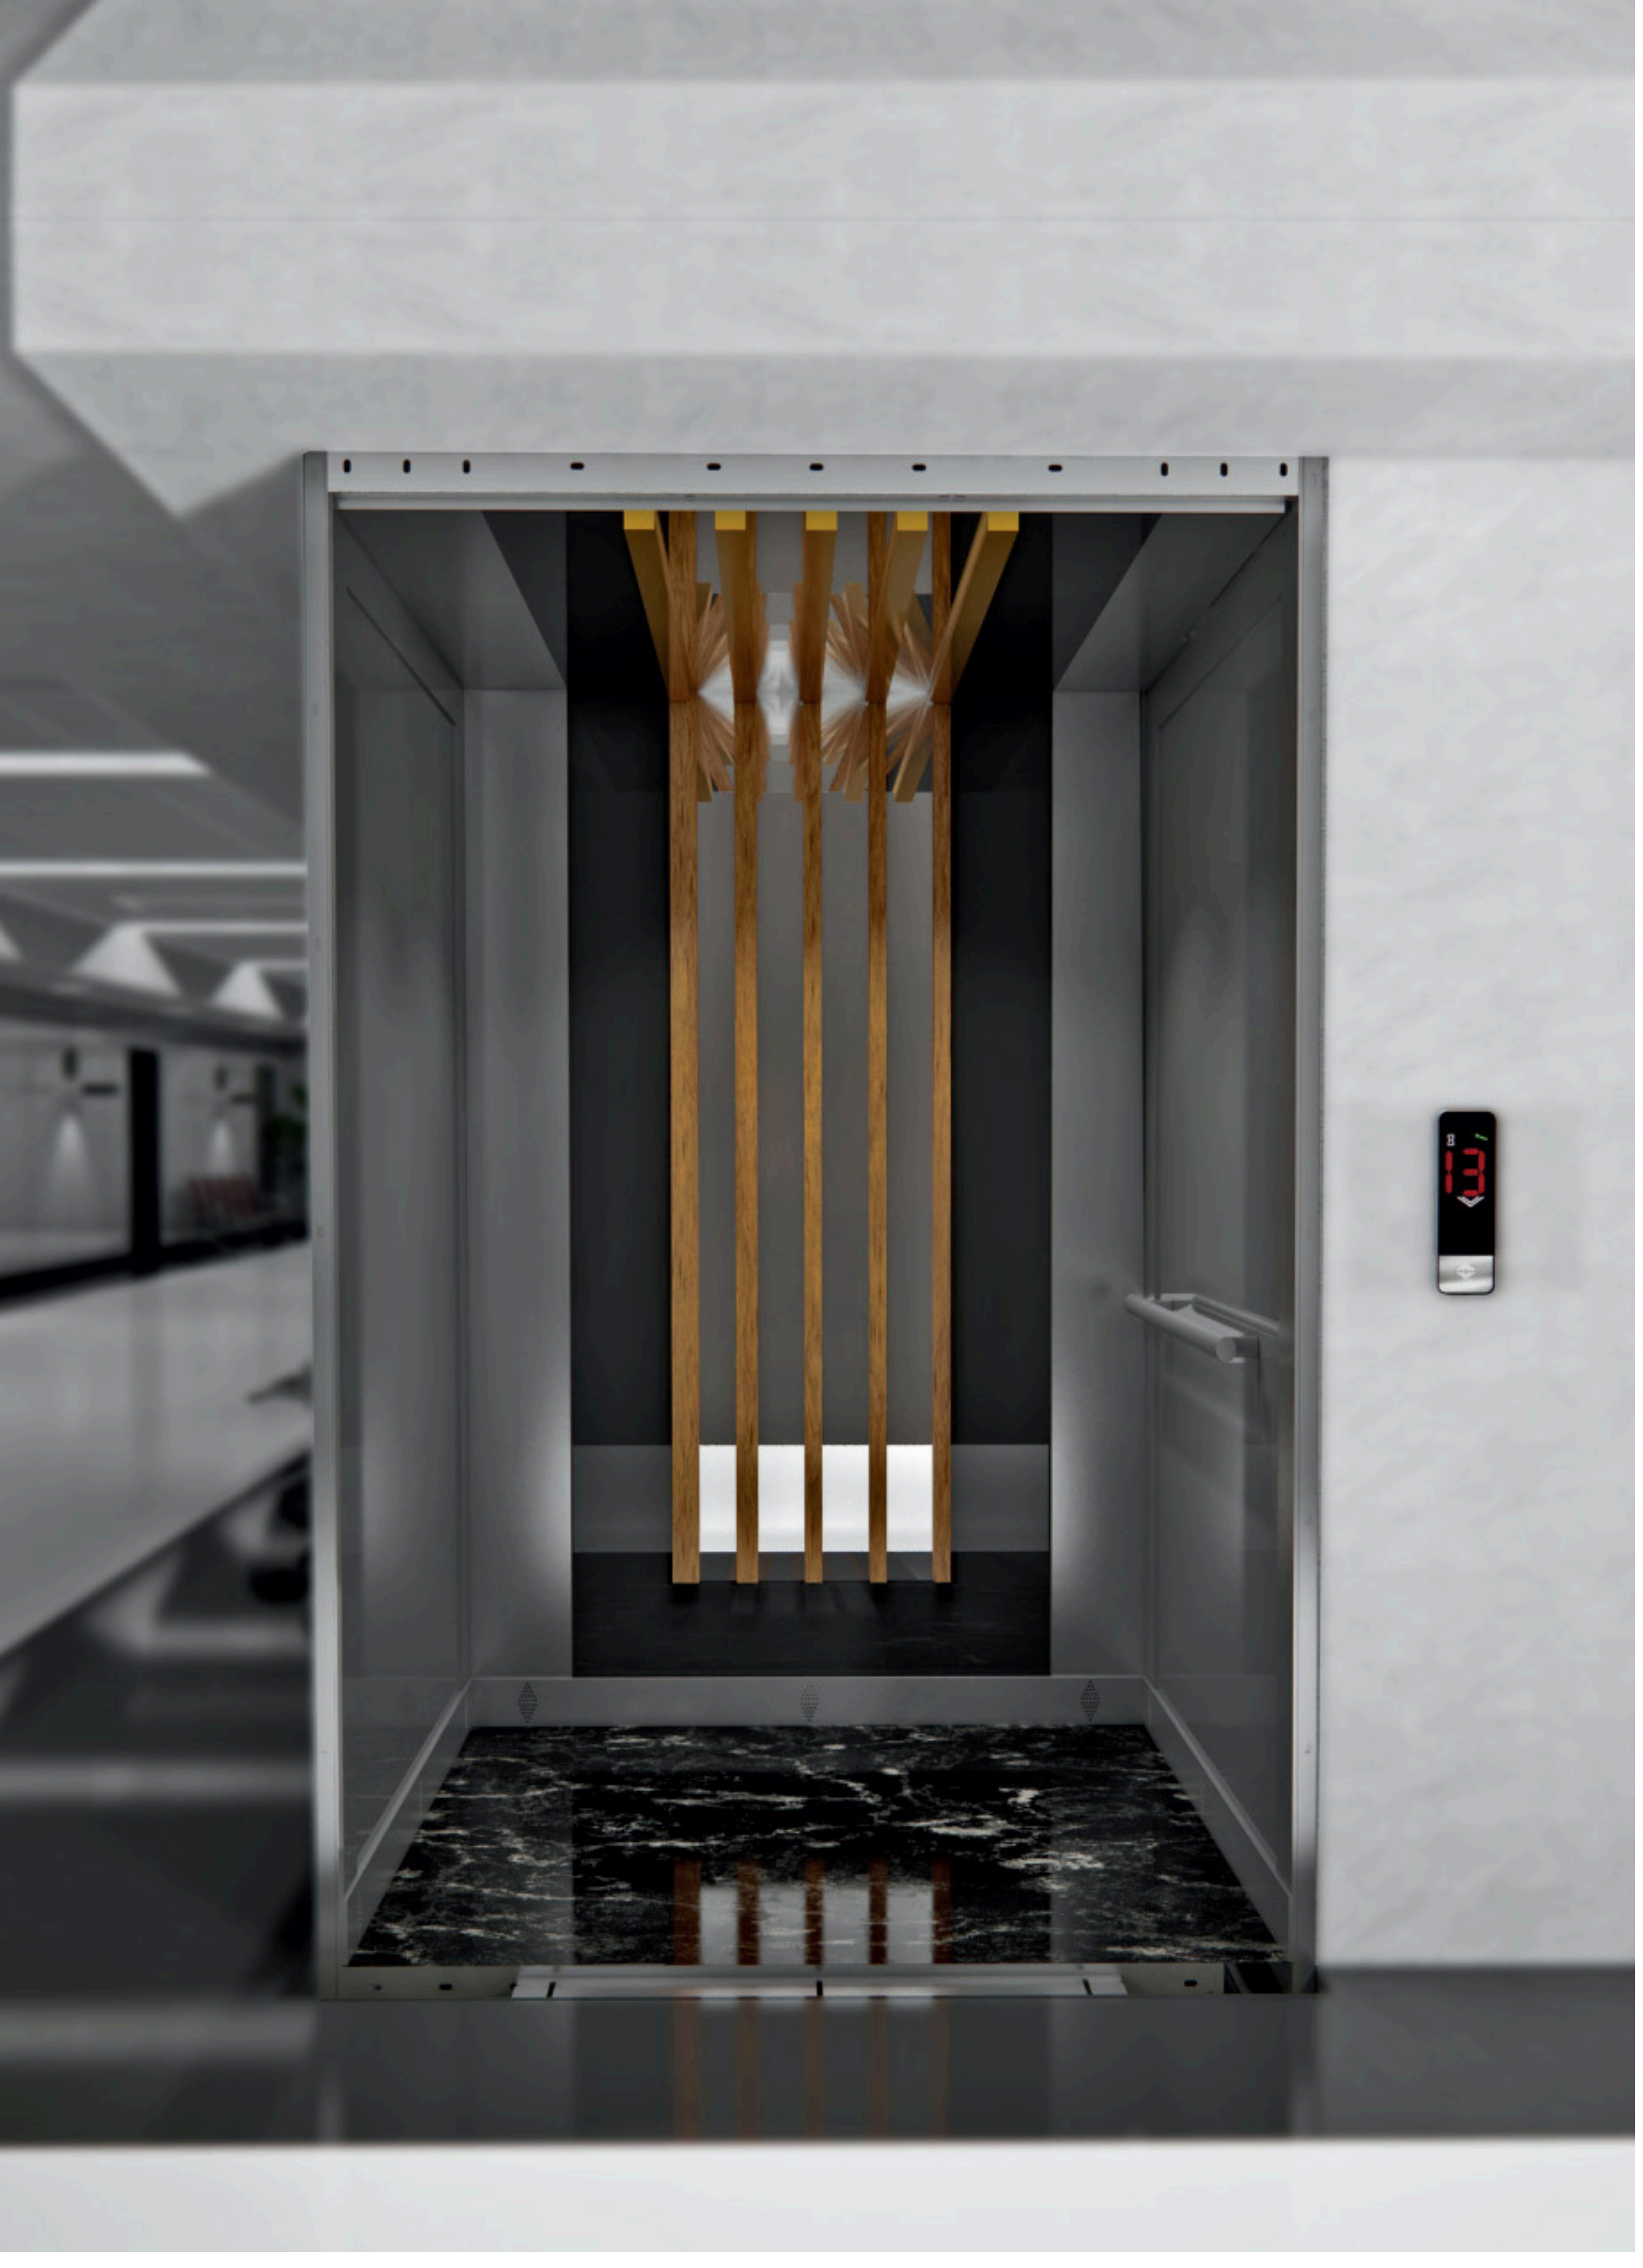

# LFT7

SPECIFICATIONS	
Cabin Walls	Champagne Hairline stainless steel
Accessories	LED Strip Lights
Flooring	Granite
Ceiling	Champagne Hairline – LED strip Lights
Mirror	Full Height Mirror

ÖZELLİKLER	
Kabin Duvarları	Şampanya Satine Paslanmaz Çelik
Aksesuar	LED
Zemin	Granit
Tavan	Şampanya Satin Paslanmaz Çelik – LED
Ayna	Tam Boy Ayna